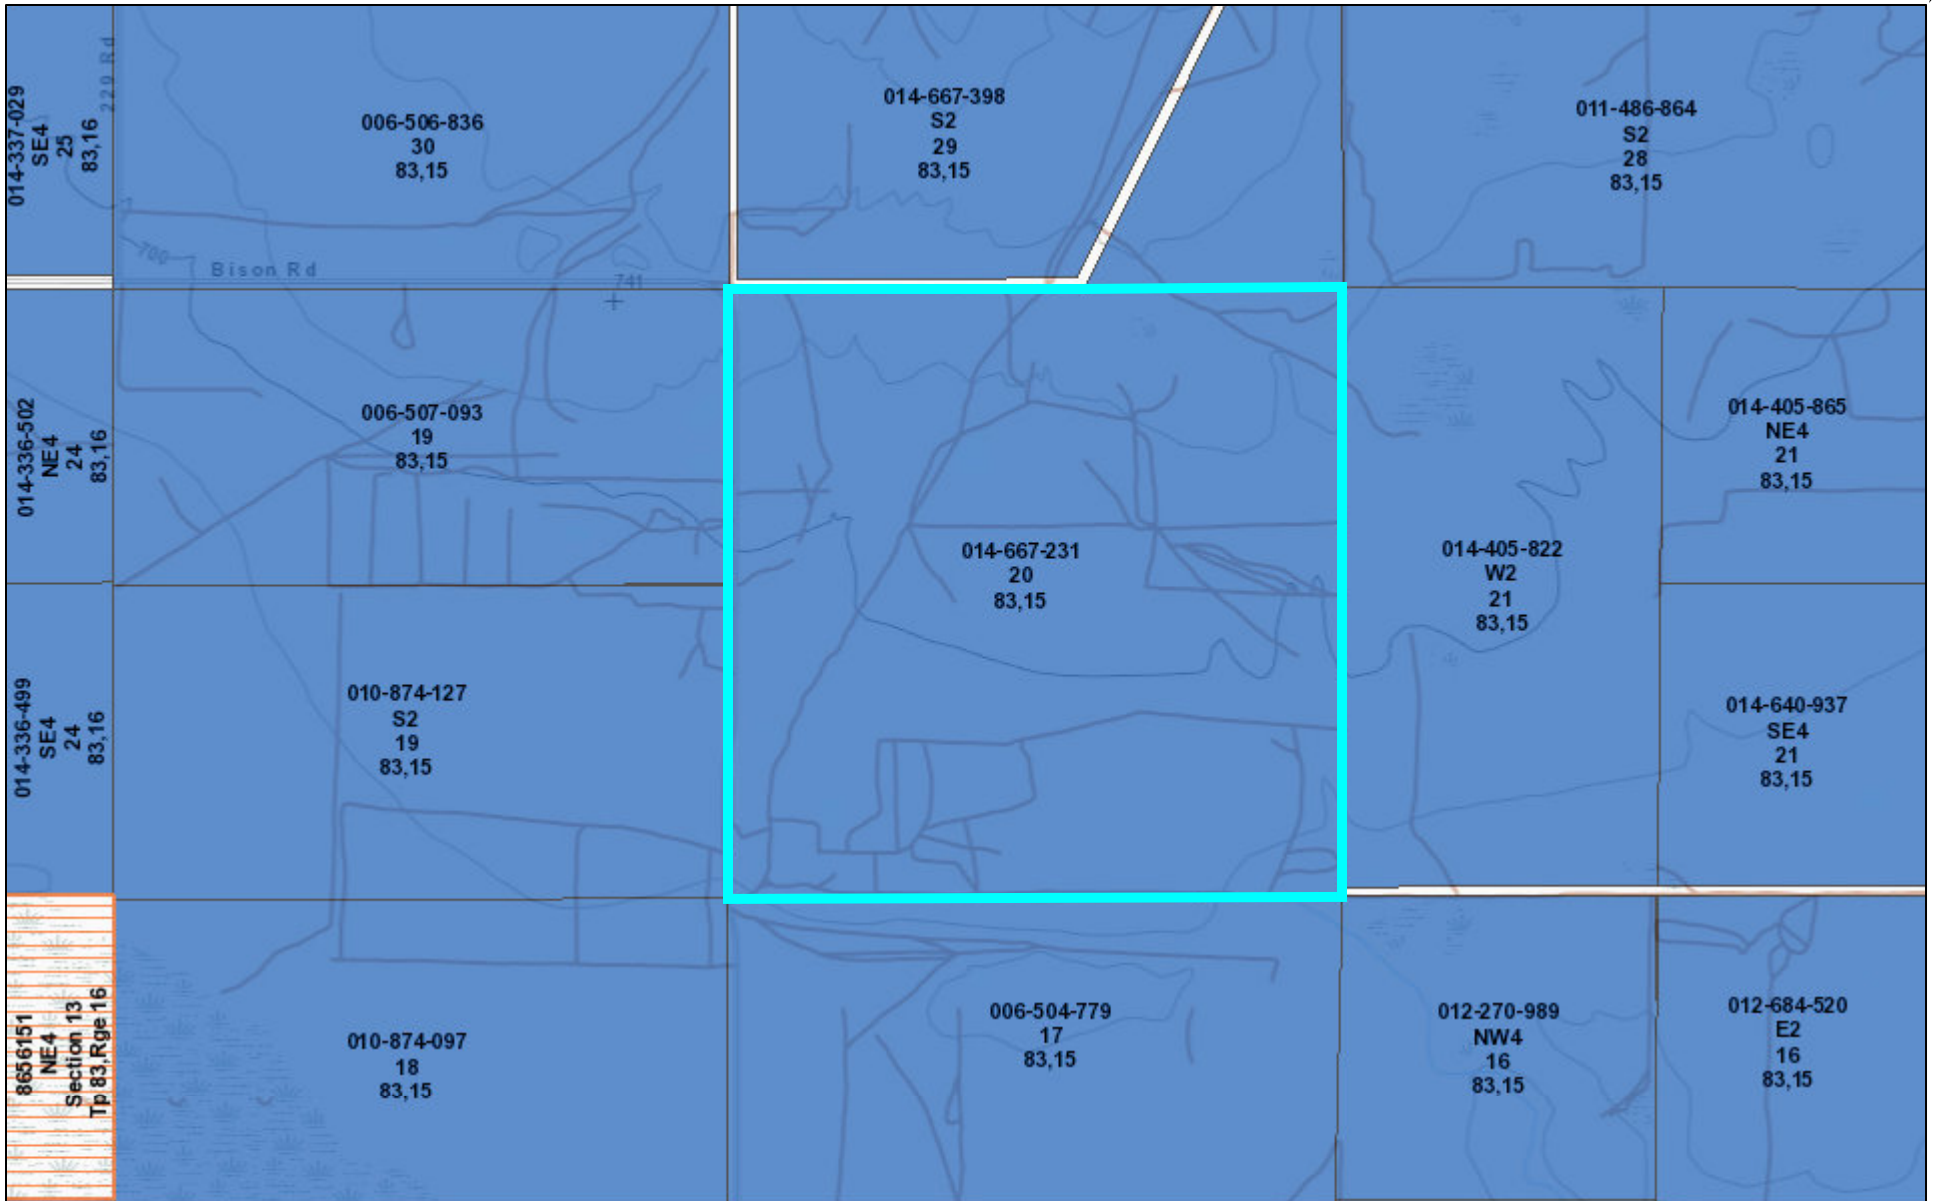

ParcelMap BC Print Report

August 23, 2022

WARNING: MAP IS NOT PRINTED TO SCALE

Interest	Subdivision	Bare Land Strata	Road	Part of Primary
Parcels By Class	Absolute Fee Book	Common Ownership	Return To Crown	Primary
Air Space	Building Strata	Park	Crown Subdivision	tilecache

GeoBC, DataBC, TomTom, © OpenStreetMap contributors