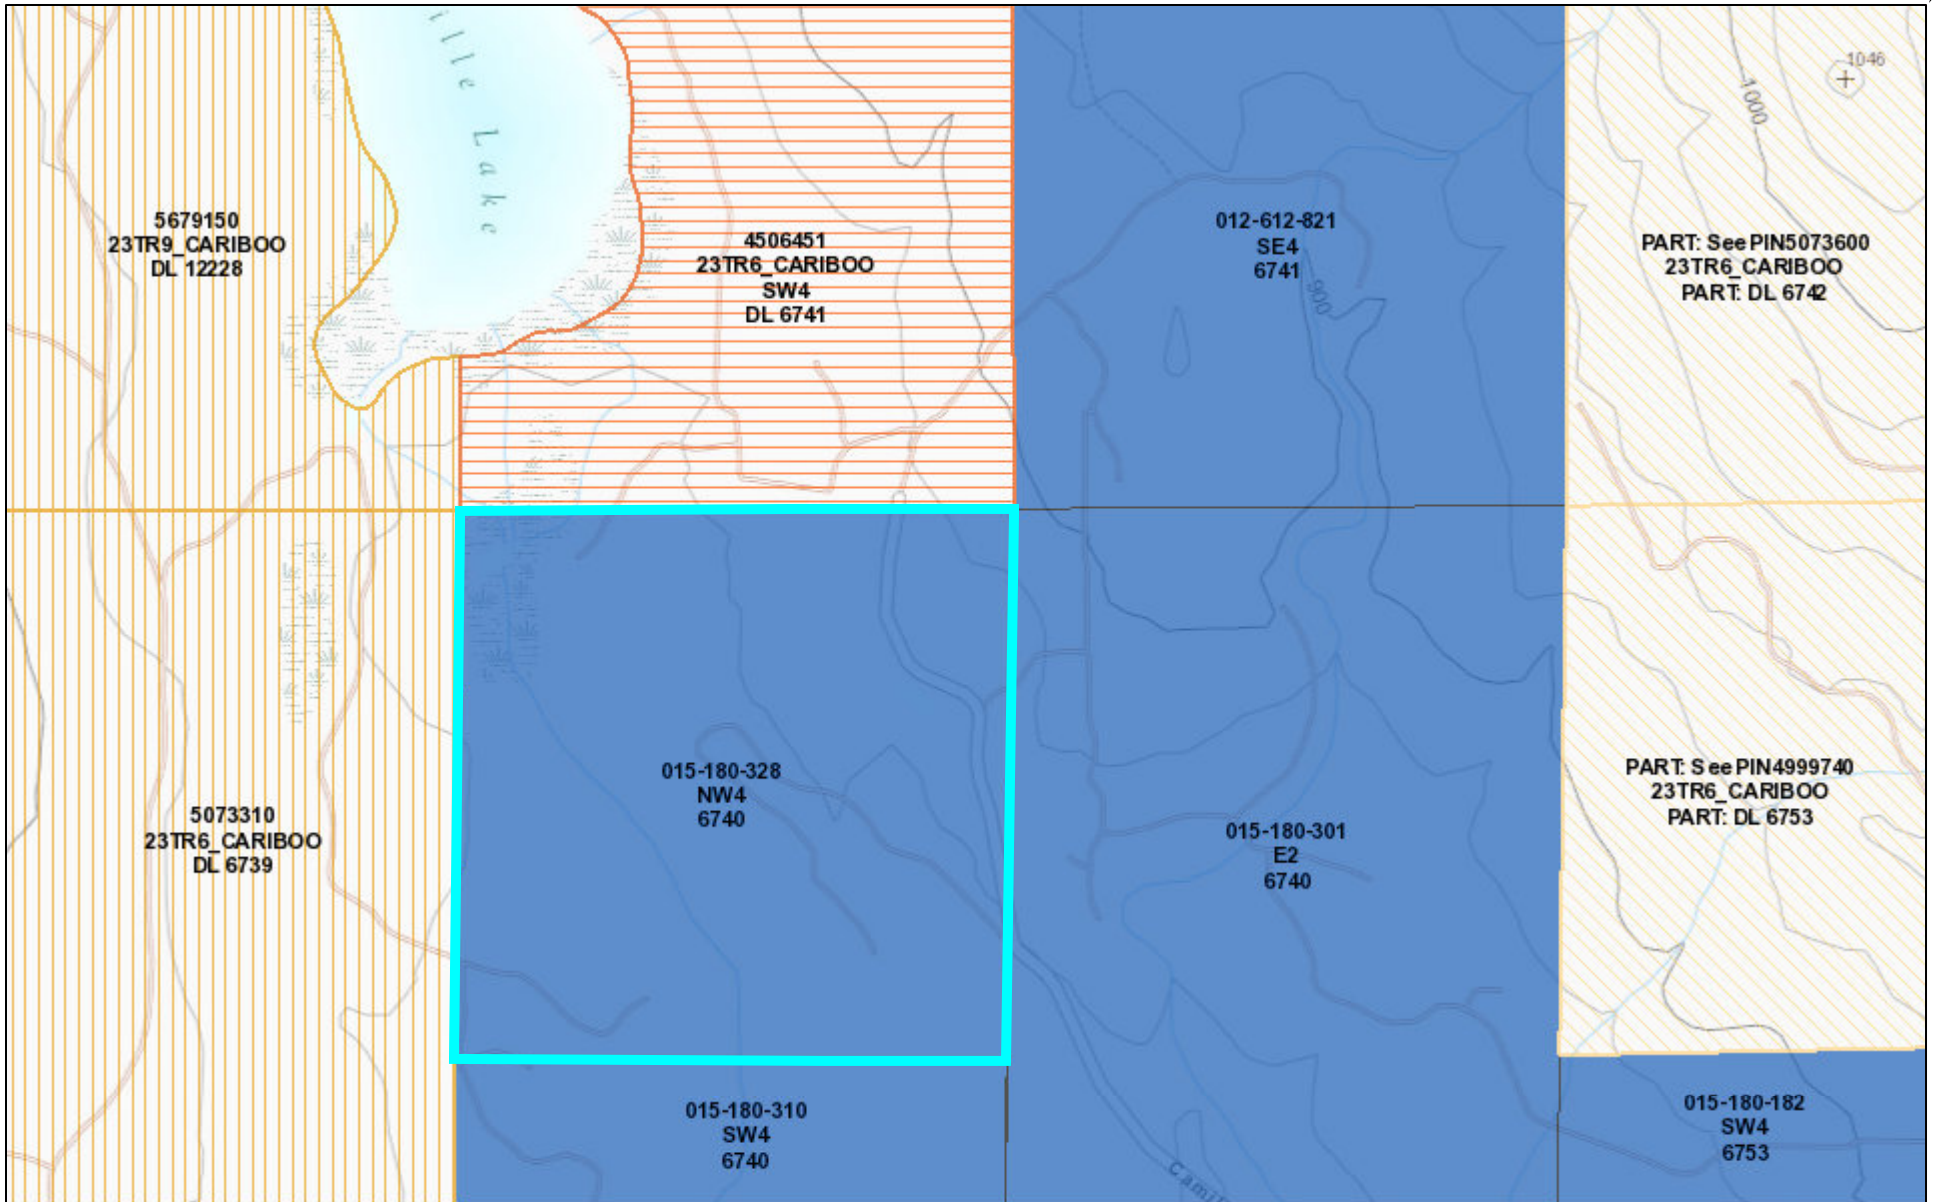

ParcelMap BC Print Report

June 13, 2022

WARNING: MAP IS NOT PRINTED TO SCALE

Interest Parcels	Subdivision	Bare Land Strata	Road	Part of Primary
Parcels By Class	Absolute Fee Book	Common Ownership	Return To Crown	Primary
Air Space	Building Strata	Park	Crown Subdivision	tilecache

GeoBC, DataBC, TomTom, © OpenStreetMap contributors