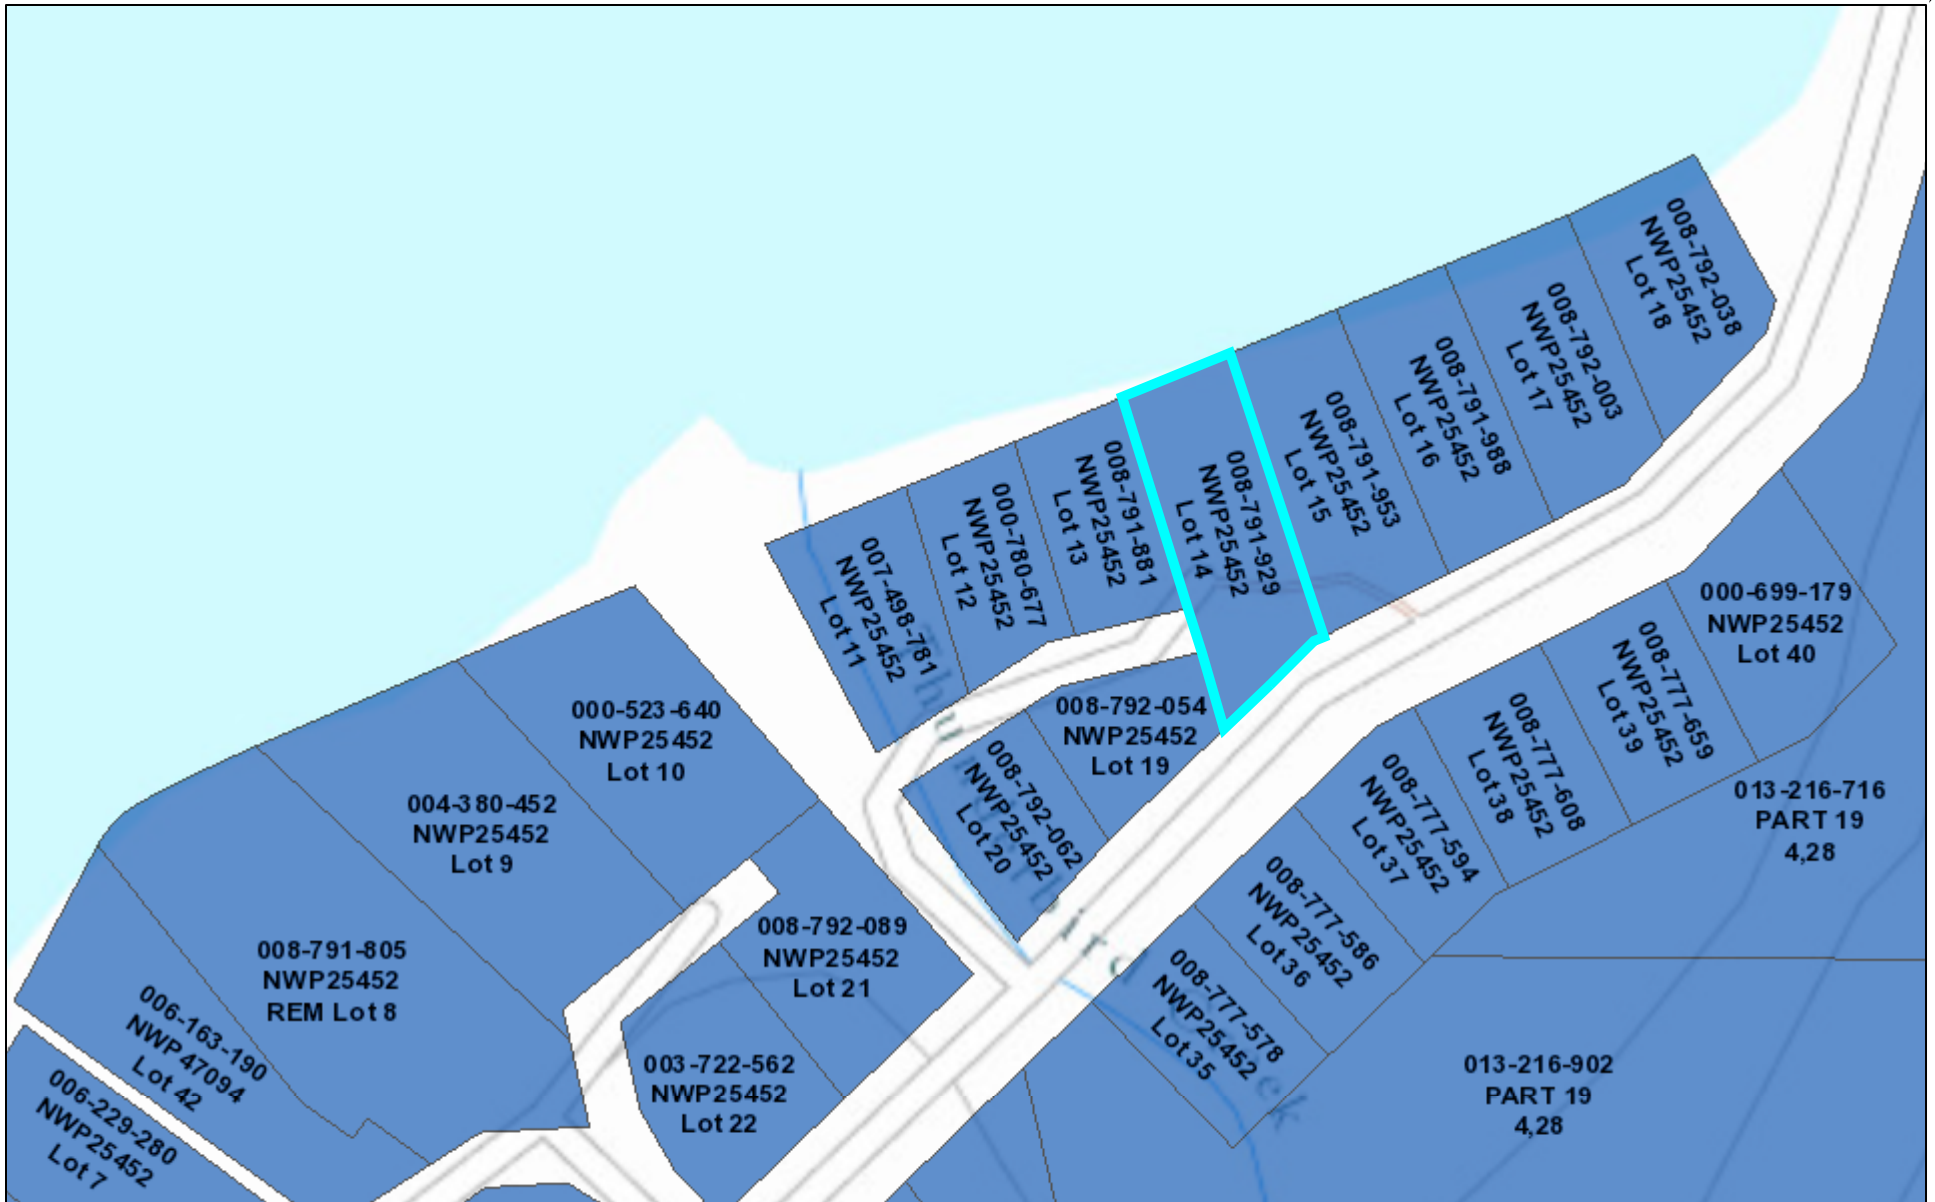

ParcelMap BC Print Report

July 13, 2022

WARNING: MAP IS NOT PRINTED TO SCALE

Interest	Subdivision	Bare Land Strata	Road	Part of Primary
Parcels By Class	Absolute Fee Book	Common Ownership	Return To Crown	Primary
Air Space	Building Strata	Park	Crown Subdivision	tilecache

GeoBC, DataBC, TomTom, © OpenStreetMap contributors