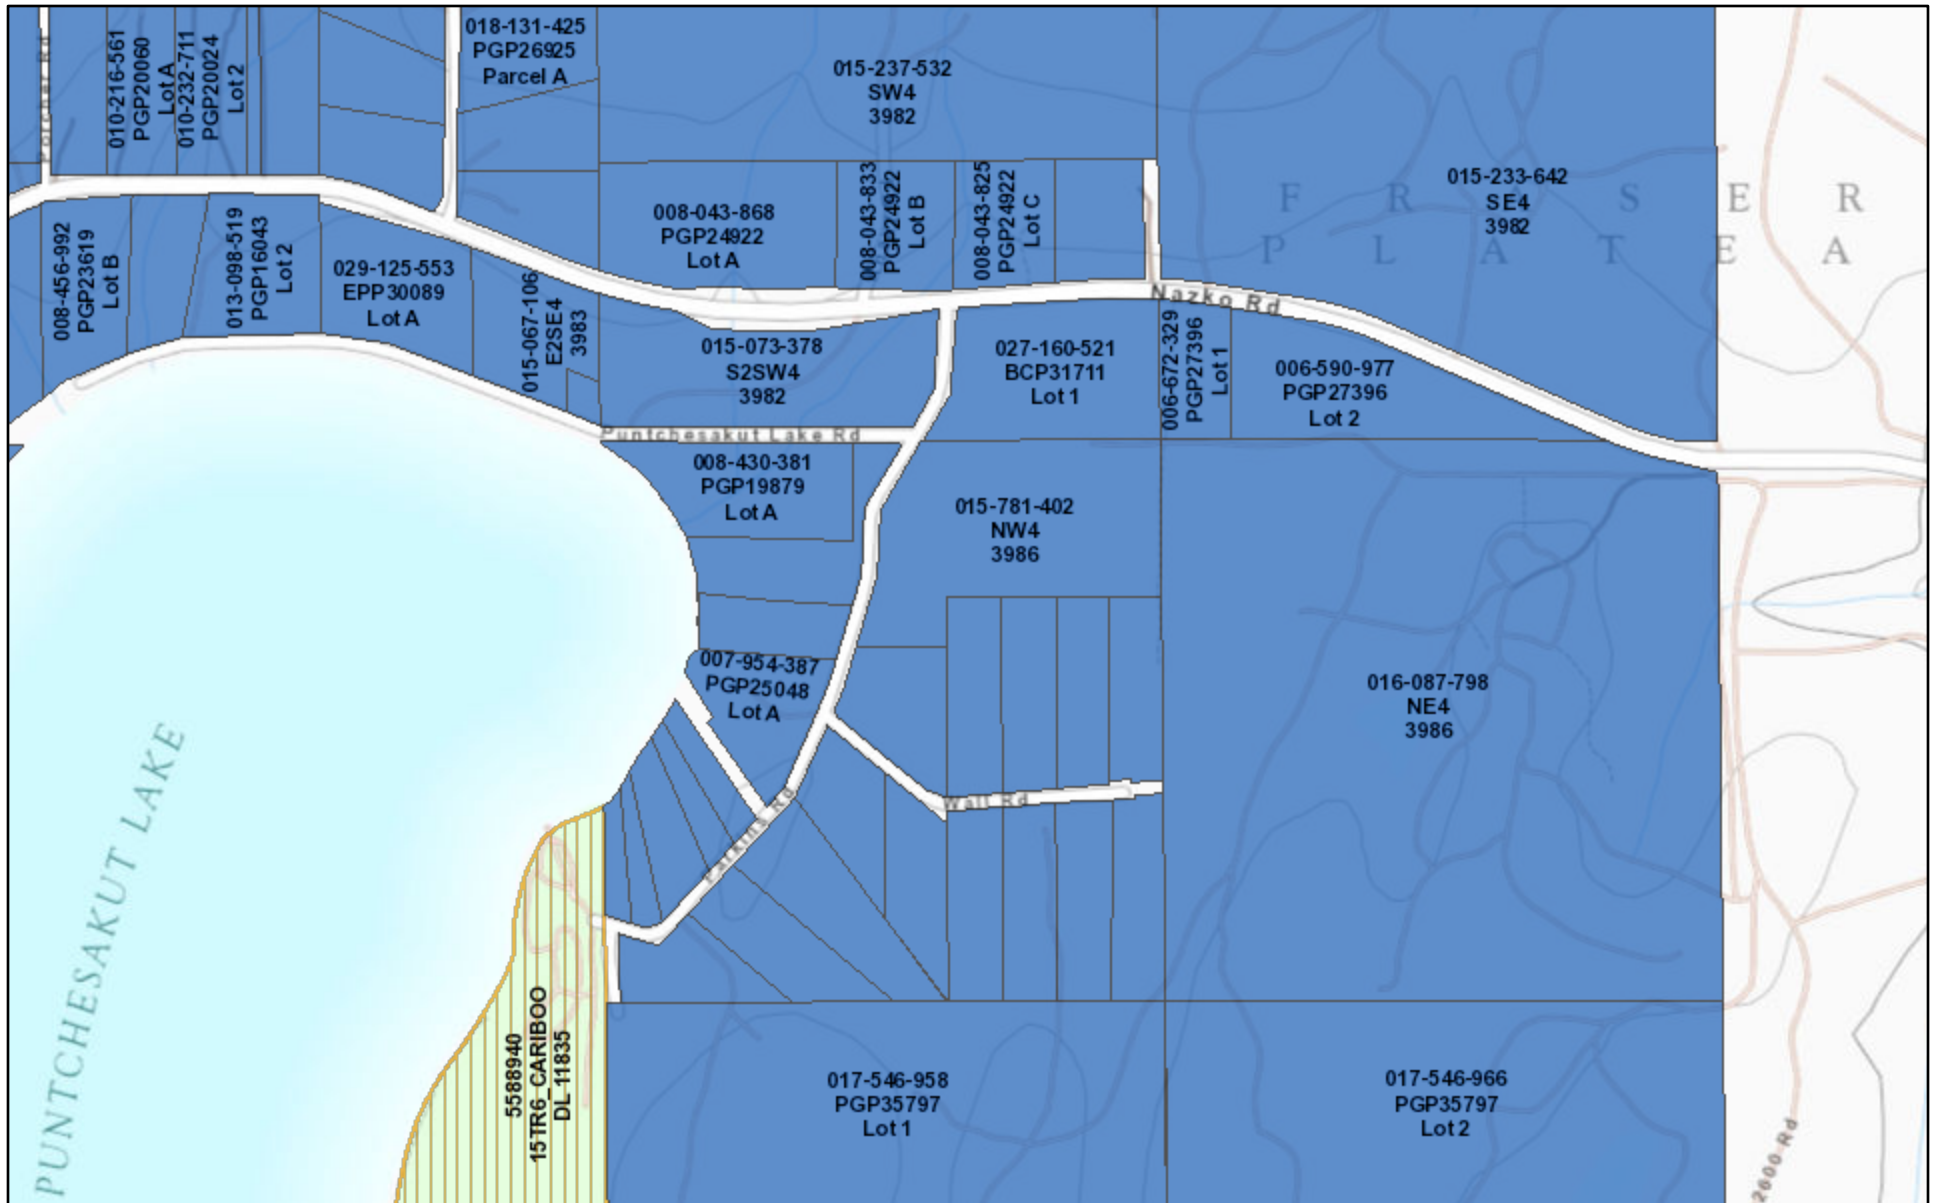

ParcelMap BC Print Report

February 17, 2022

Parcels By Class	Absolute Fee Book	Common Ownership	Return To Crown	Primary
Air Space	Building Strata	Park	Crown Subdivision	Interest Parcels
Subdivision	Bare Land Strata	Road	Part of Primary	

GeoBC, DataBC, TomTom, © OpenStreetMap contributors

Cadastral data from ParcelMap BC
Copyright 2018 LTSAA