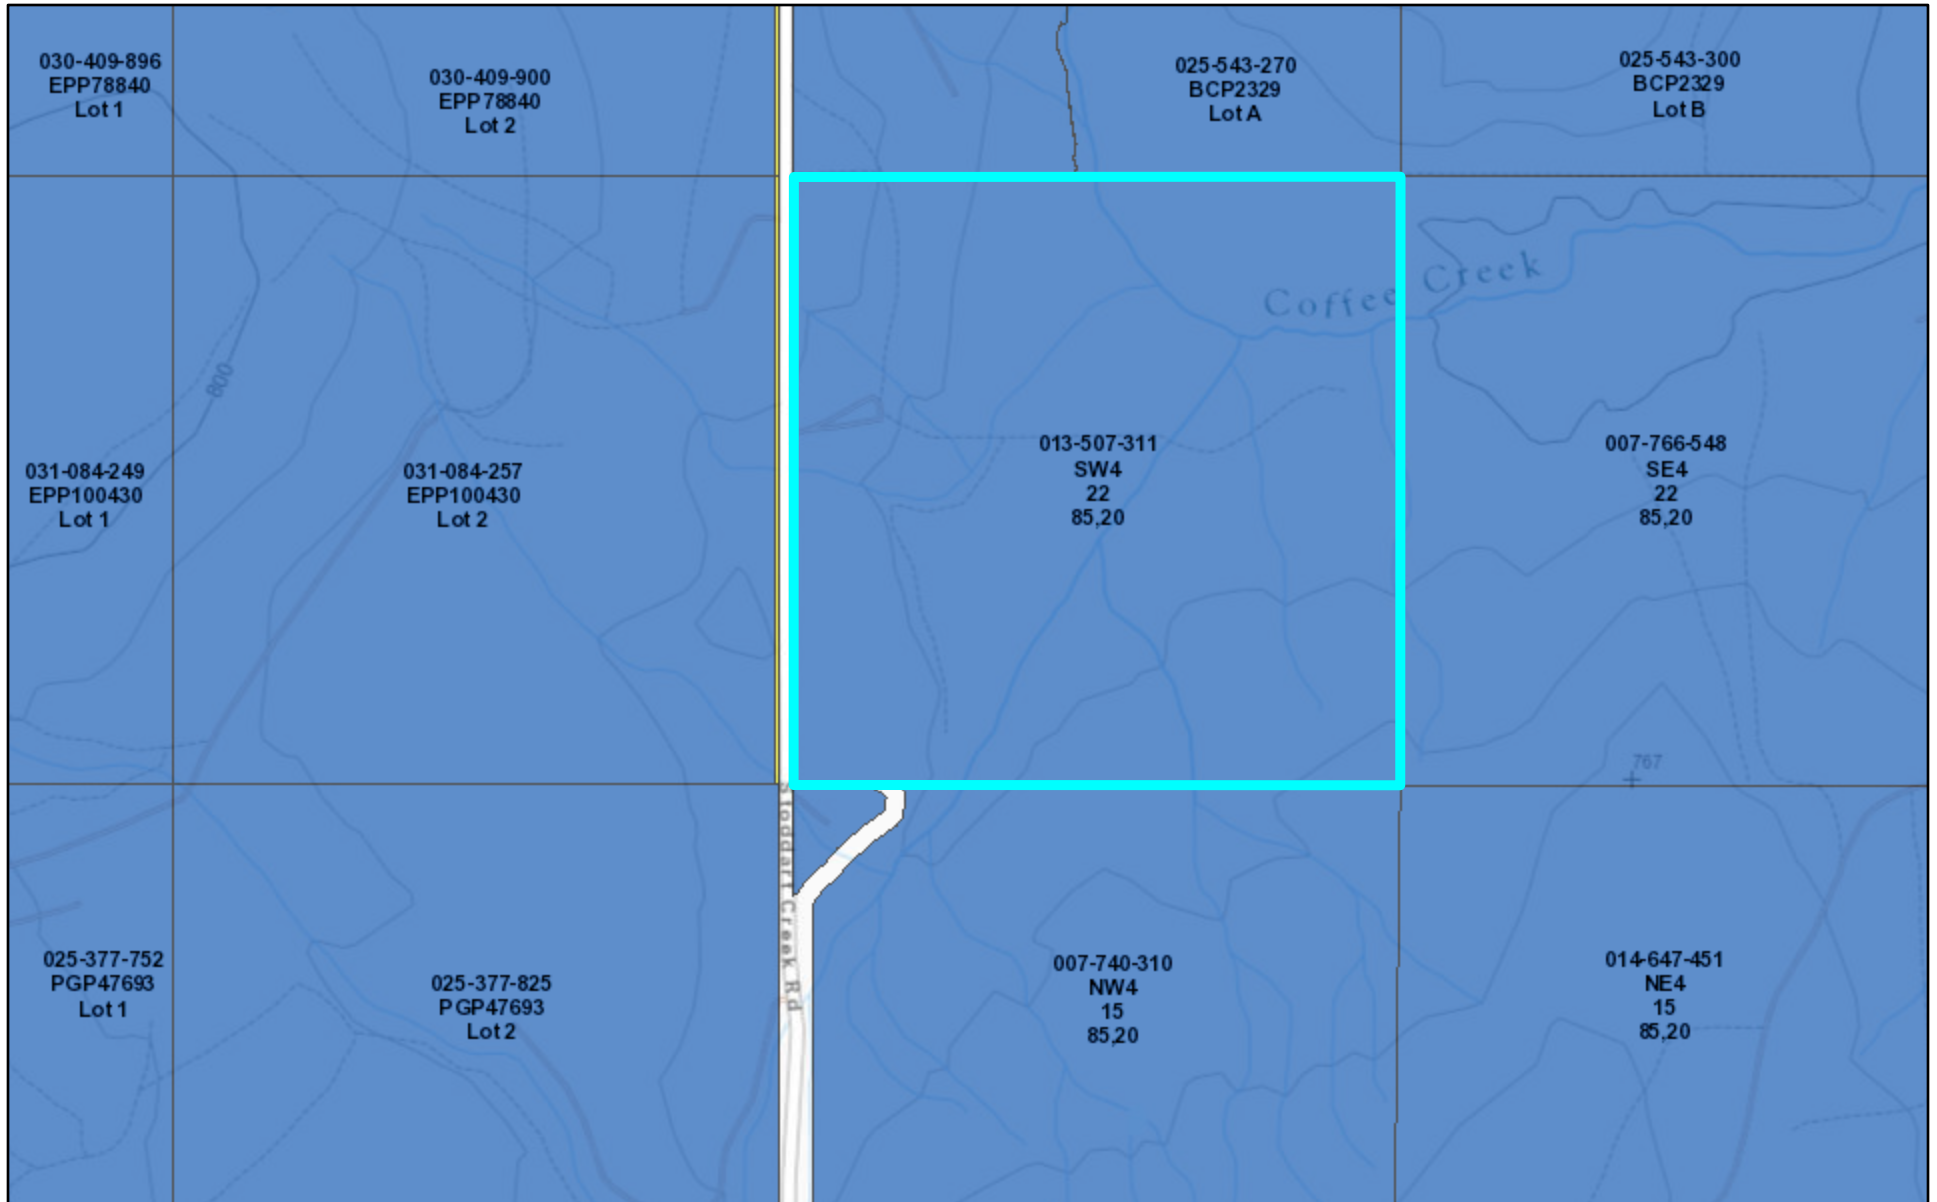

ParcelMap BC Print Report

September 22, 2021

Parcels By Class

Air Space

Subdivision

Absolute Fee Book

Building Strata

Bare Land Strata

Common Ownership

Park

Road

Return To Crown

Crown Subdivision

Part of Primary

Primary

Interest Parcels

GeoBC, DataBC, TomTom, © OpenStreetMap contributors

Cadastral data from ParcelMap BC
Copyright 2018 LTSAA