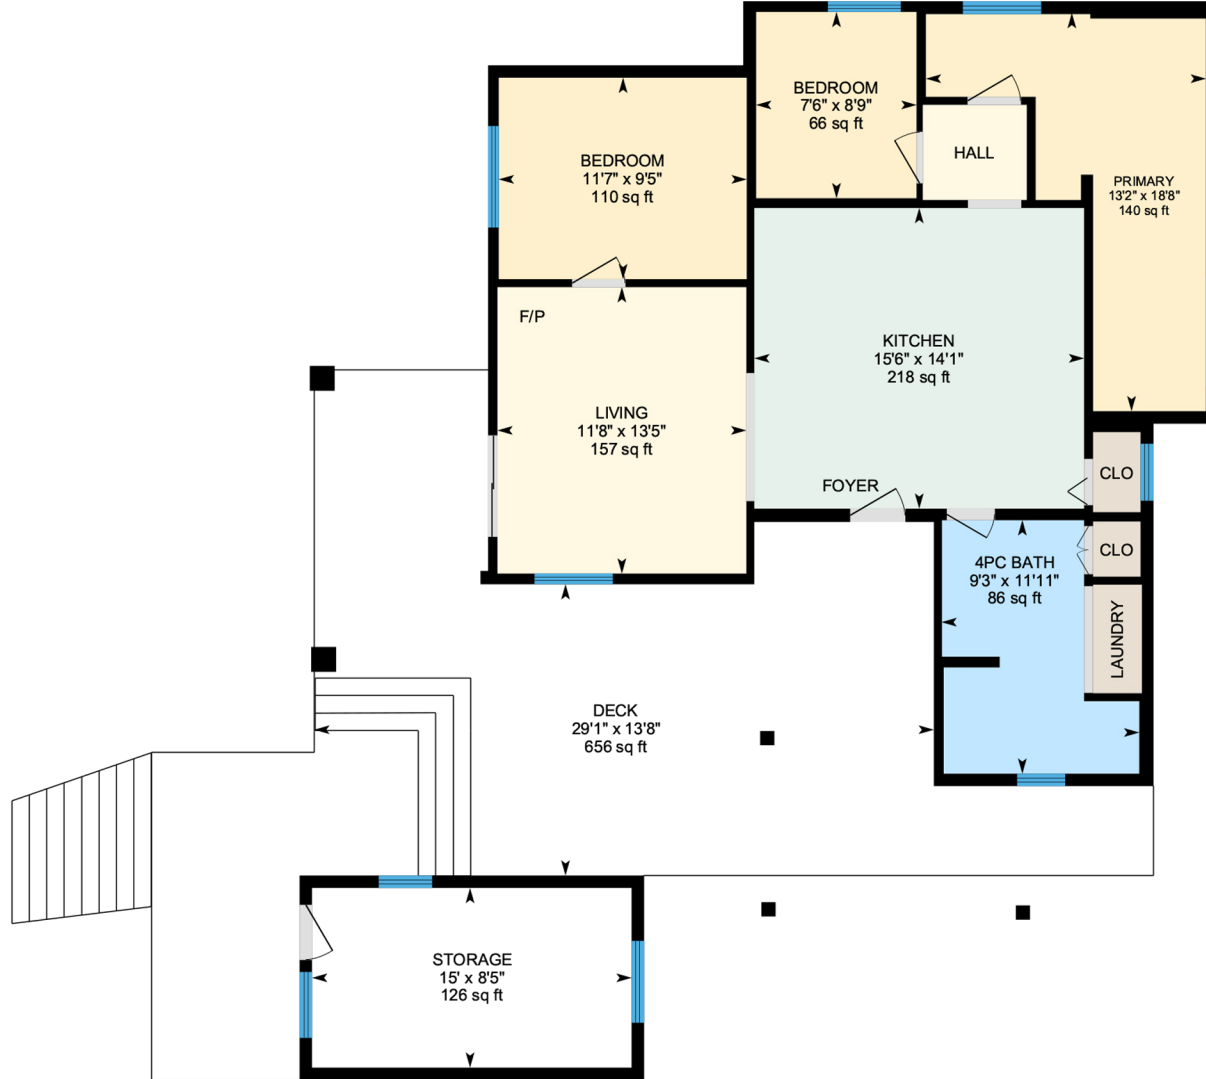

Linda Marks

RE/MAX Nyda Realty

43873 Ryall Rd - Mission BC	
Measurement in SQFT	
MAIN FLOOR	DECK
954	656
TOTAL AREA: 954