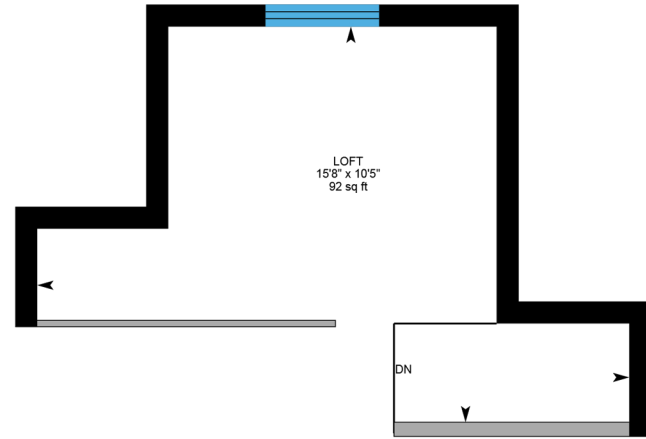

17530 Arbor Rd - Harrison Mills, BC		
Measurement in SQFT		
MAIN FLOOR	CABIN	WORKSHOP
1,643	528	1,105
TOTAL AREA: 1,643