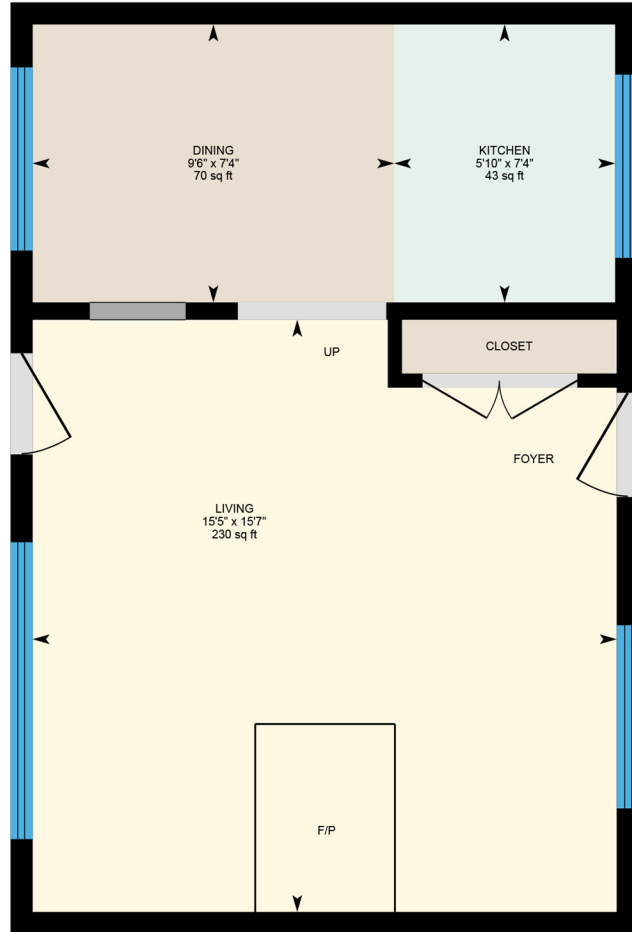

17530 Arbor Rd - Harrison Mills, BC		
Measurement in SQFT		
MAIN FLOOR	CABIN	WORKSHOP
1,643	528	1,105
TOTAL AREA: 1,643