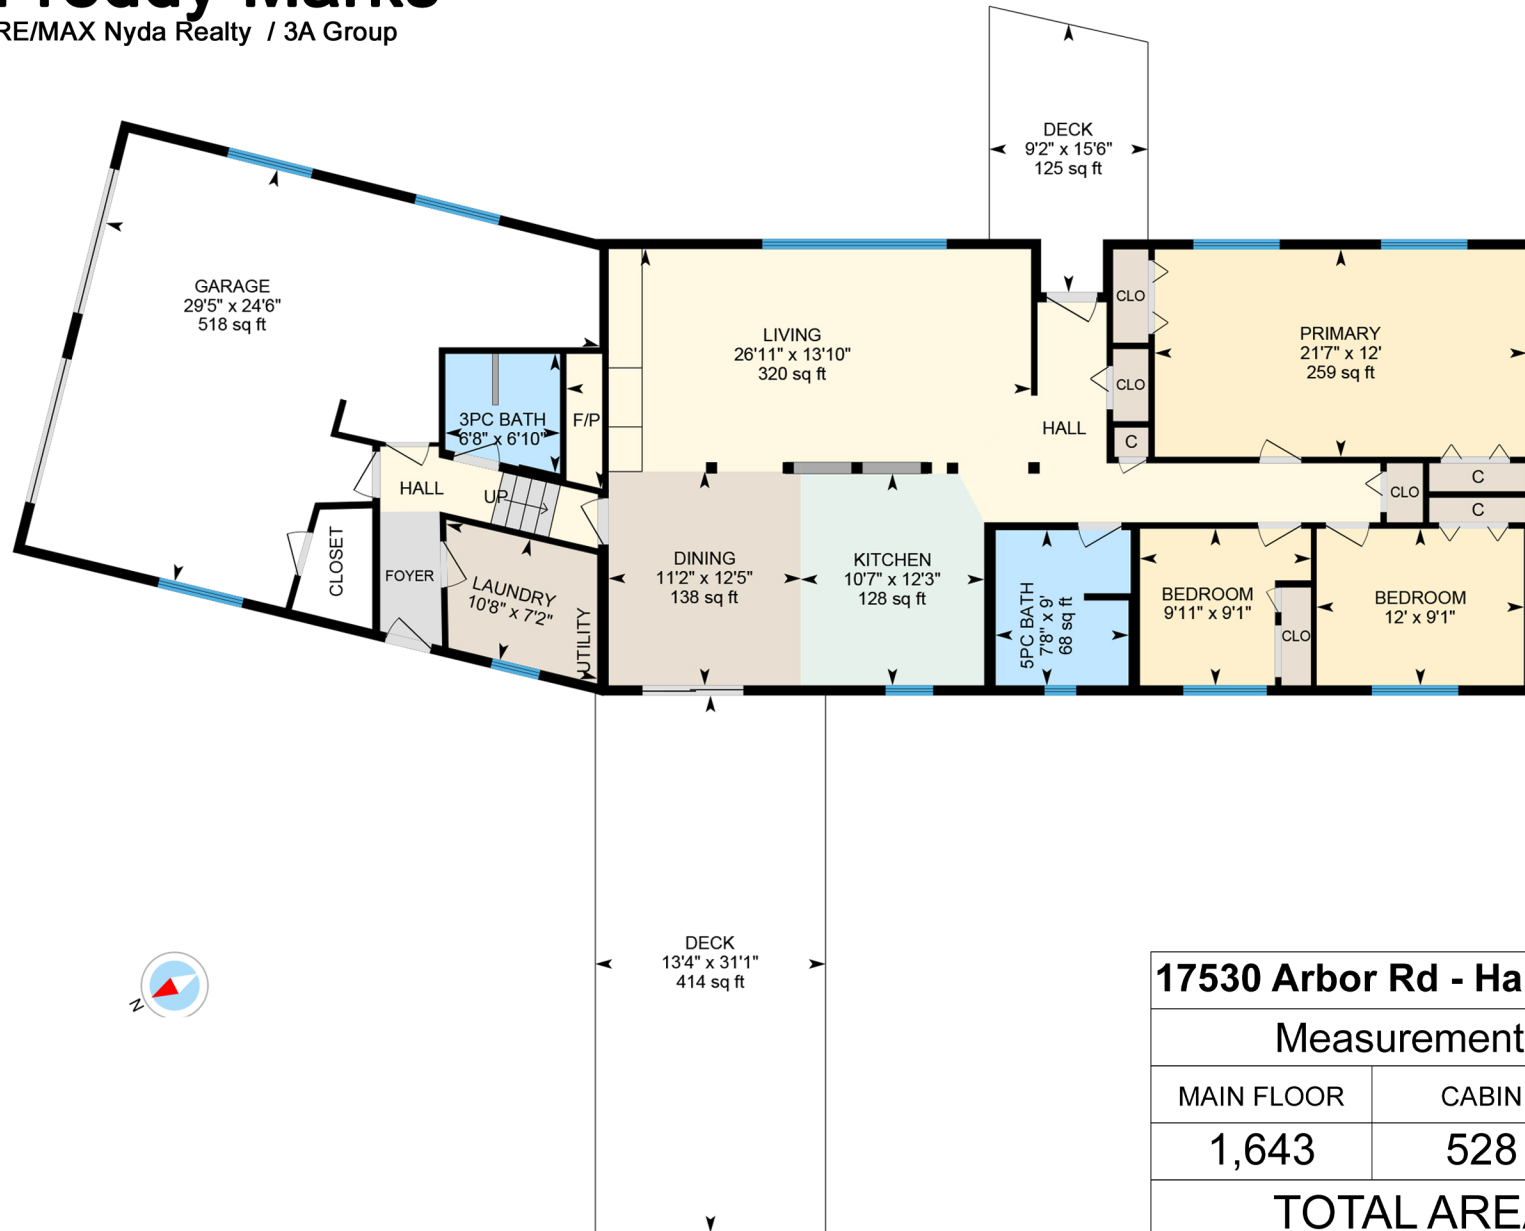

Freddy Marks

RE/MAX Nyda Realty / 3A Group

17530 Arbor Rd - Harrison Mills, BC		
Measurement in SQFT		
MAIN FLOOR	CABIN	WORKSHOP
1,643	528	1,105
TOTAL AREA: 1,643