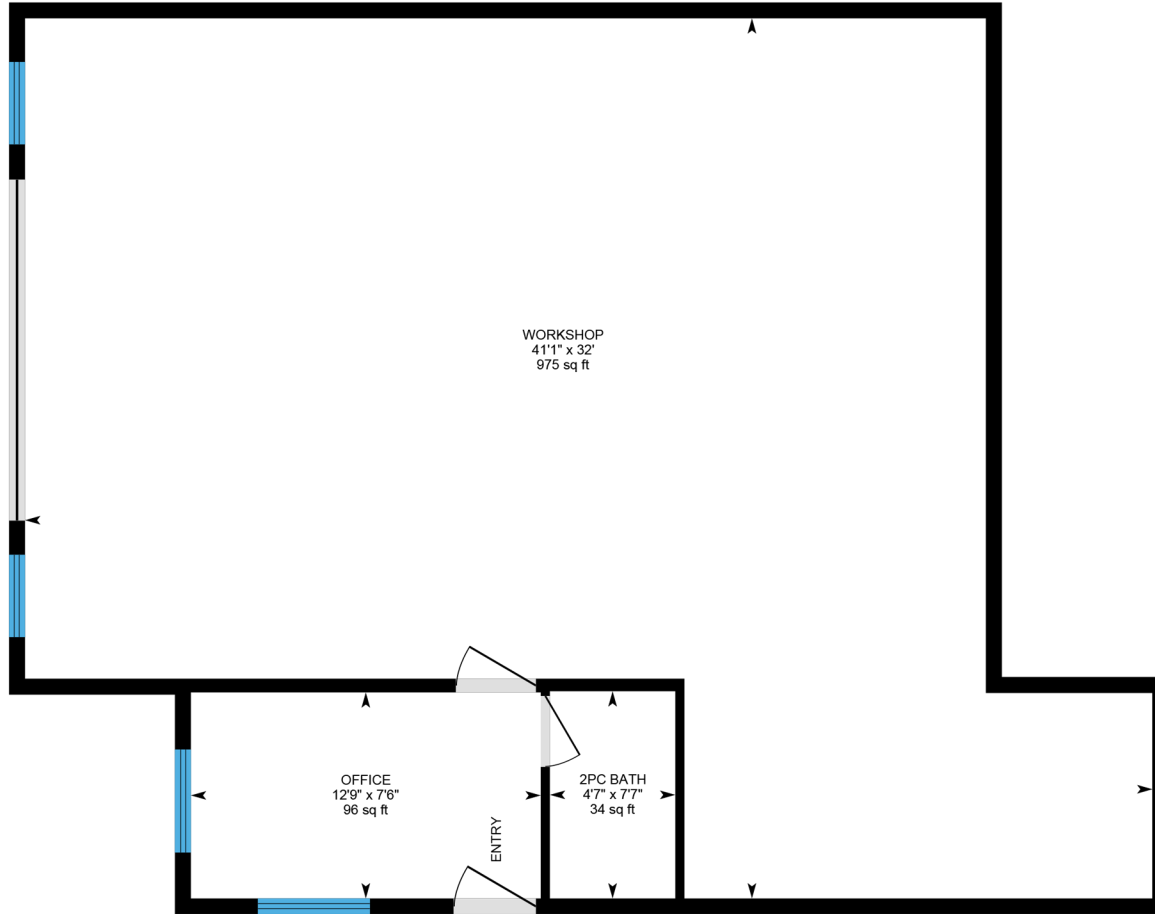

17530 Arbor Rd - Harrison Mills, BC		
Measurement in SQFT		
MAIN FLOOR	CABIN	WORKSHOP
1,643	528	1,105
TOTAL AREA: 1,643