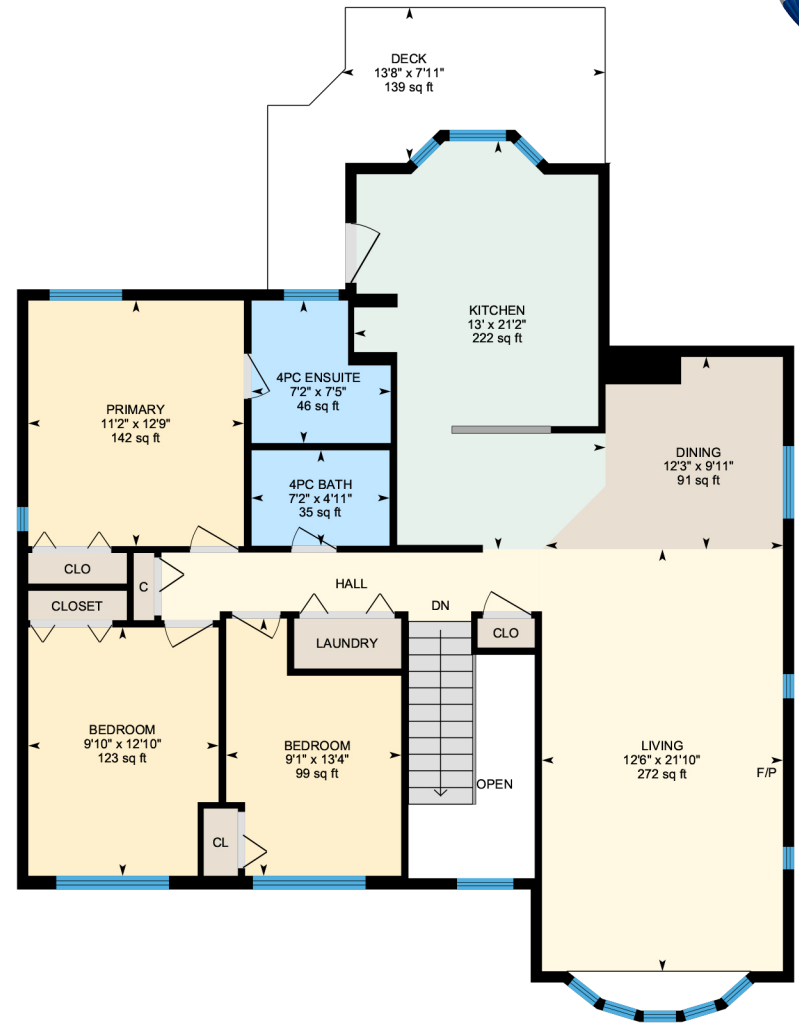

SECOND FLOOR

521 Driftwood Ave Harrison Hot Springs, BC		
Measurement in SQFT		
FIRST FLOOR	SECOND FLOOR	GARAGE
915	1,336	367
TOTAL AREA: 2,251