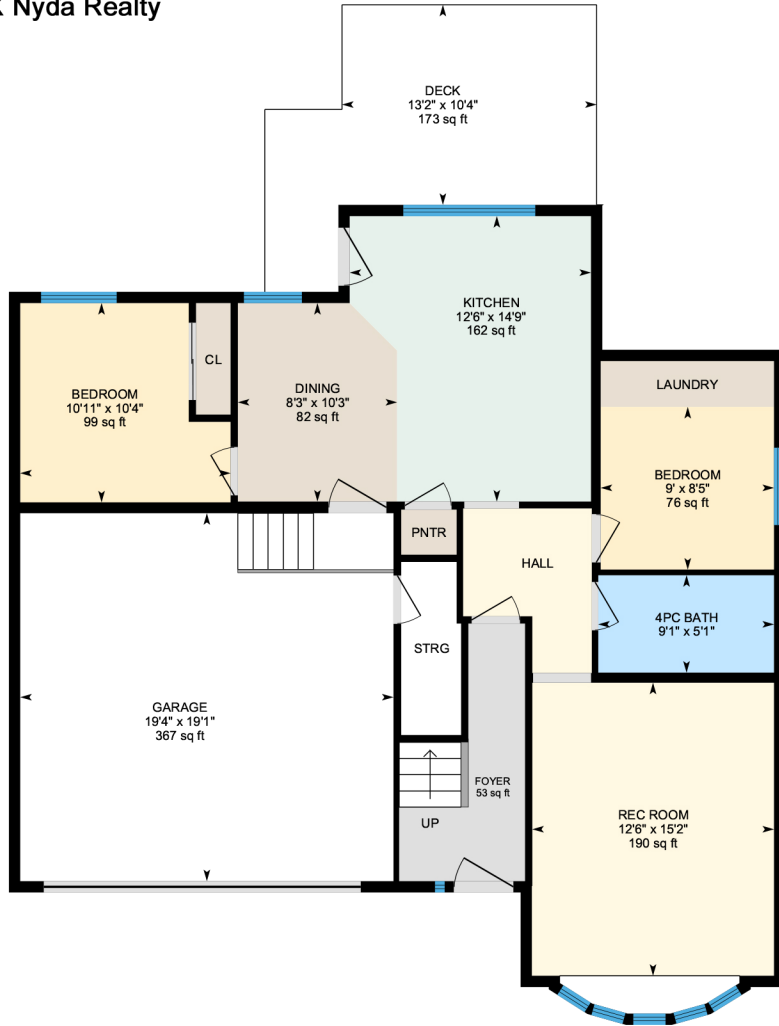

Linda Marks

RE/MAX Nyda Realty

FIRST FLOOR